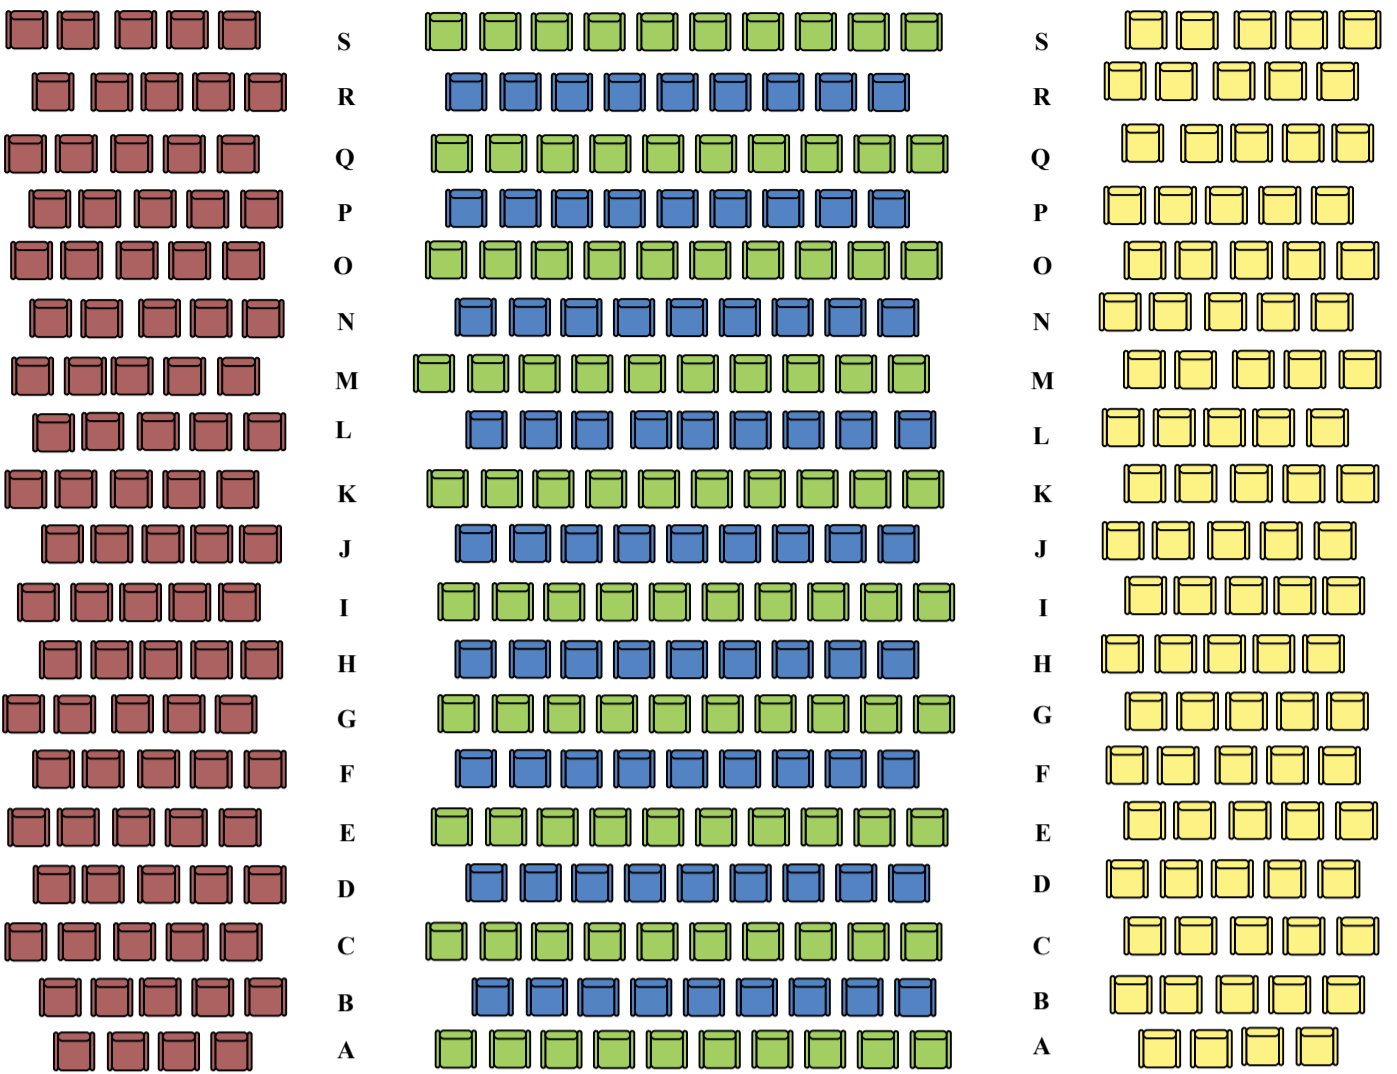

COMMUNITY THEATRE OF TERRE HAUTE
SEATING CHART
TOTAL SEATS = 359

RIGHT
10 8 6 4 2

CENTER
110 109 108 107 106 105 104 103 102 101

LEFT
1 3 5 7 9